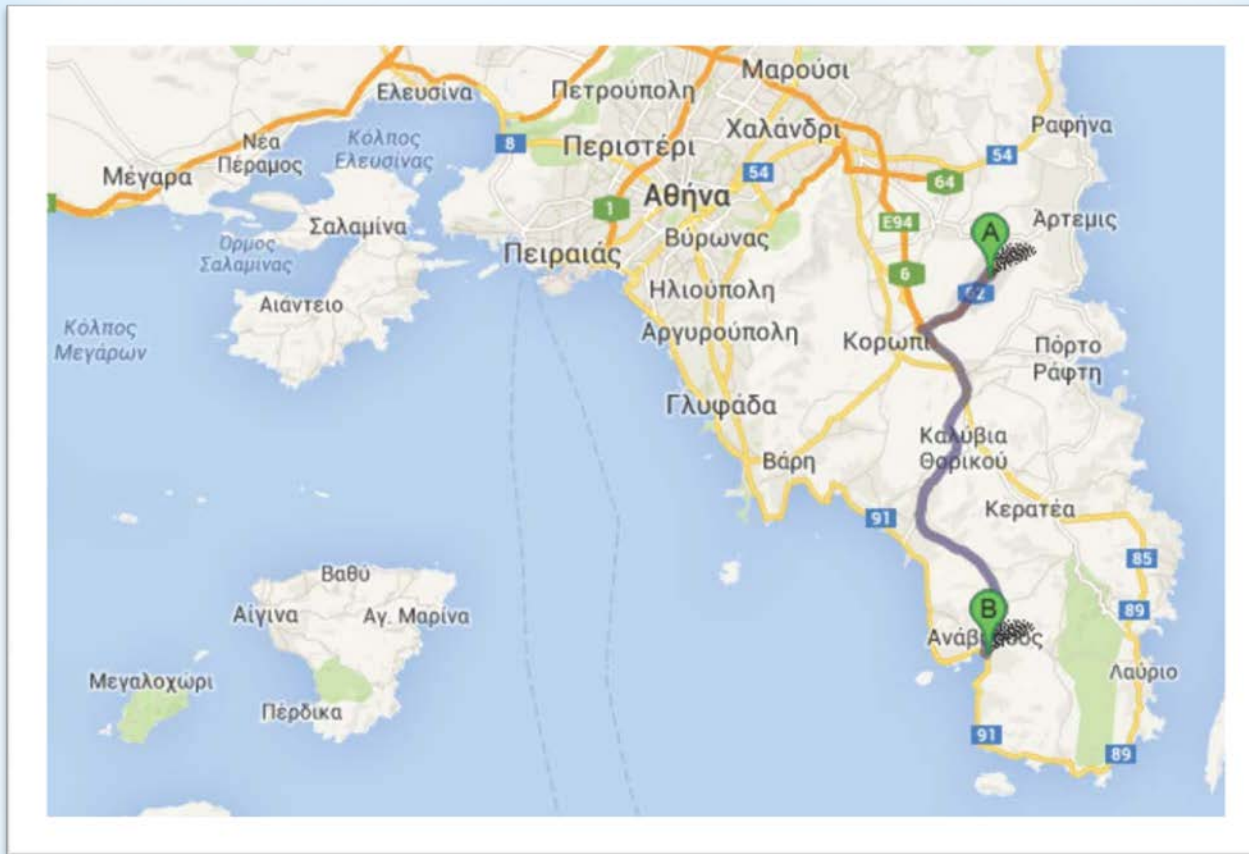

* Location

GREAT HOTELS
OF THE WORLD

PLAZA RESORT
HOTEL
★★★★★