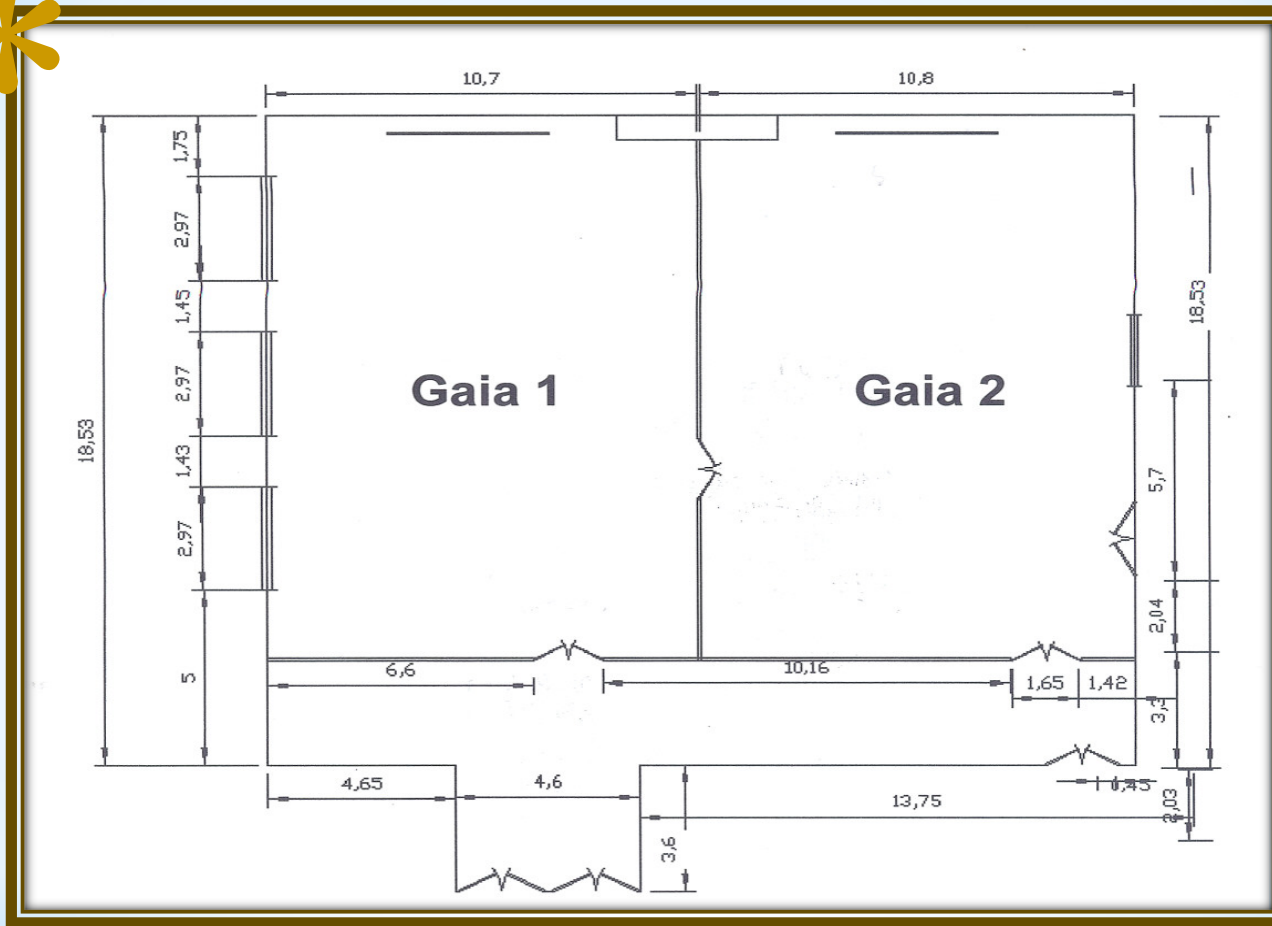

* Meetings & Events

Conference Rooms Dimensions

ROOMS	Area in sq.m.	Width -	Height	Theater	Classroom	Dinner -	Coctail	U-Shape
		Length				Reception		
GAIA BALLROOM	433	22,2 x 18,8	4,7m	400	300	300	700	120
GAIA 1	167,9	10,9 x 15,5	4,7m	180	150	120	200	80
GAIA 2	167,9	10,9 x 15,5	4,7m	180	150	120	200	80
URANUS BALLROOM	300	18 x 16,70	3m	200	140	140	300	60
URANUS 1	160	18 x 8,90	3m	100	50	80	130	15
URANUS 2 &3	140	18 x 7,90	3m	100	50	60	110	25
THALASSA 1	27	7,50 x 3,50	2,8	10	6	10	N/A	10
THALASSA 2	27	7,50 x 3,50	2,8	10	6	10	N/A	10
THALASSA 3	27	7,50 x 3,50	2,8	10	6	10	N/A	10
THALASSA 4	27	7,50 x 3,50	2,8	10	6	10	N/A	10
HELIOS 1	20	5,50 x 3,50	2,8	10	6	10	N/A	10
HELIOS 2	20	5,50 x 3,50	2,8	10	6	10	N/A	10
HELIOS 3	20	5,50 x 3,50	2,8	10	6	10	N/A	10

* Meetings Spaces

- * Located on the first floor and overlooking the sea, is ideal for smaller conferences and meetings. The total surface of Uranus Conference Room is 300 square meters and accommodates up to 200 persons.

* Uranus Conference Hall

* Uranus Foyer

GREAT HOTELS
OF THE WORLD

PLAZA RESORT
HOTEL
★★★★★

* Uranus Floor Plan

GREAT HOTELS
OF THE WORLD

PLAZA RESORT
HOTEL
★★★★★

- * Located within the hotel's **private gardens** with a total surface of 433 square meters. Gaia is the largest conference room of the hotel and can accommodate up to 700 persons for a cocktail. It has easy access from the garden for the set up of big stages or even for cars to be exhibited inside. The Foyer right outside the Hall can be used as coffee break, cocktail or exhibition area. During the summer period, coffee breaks and cocktails can also be offered in our garden

* Gaia Ball Room

* Gaia Ballroom

GREAT HOTELS
OF THE WORLD

PLAZA RESORT
HOTEL
★★★★★

* Gaia Floor Plan

GREAT HOTELS
OF THE WORLD

PLAZA RESORT
HOTEL
★★★★★

- * Wireless Internet Connection Free
- * 24-Hour business services (fax, photocopying etc.)
- * Private Business Room
- * Audio-visual equipment – upon request
- * DMC, Travel Agency or Car Rental – upon request