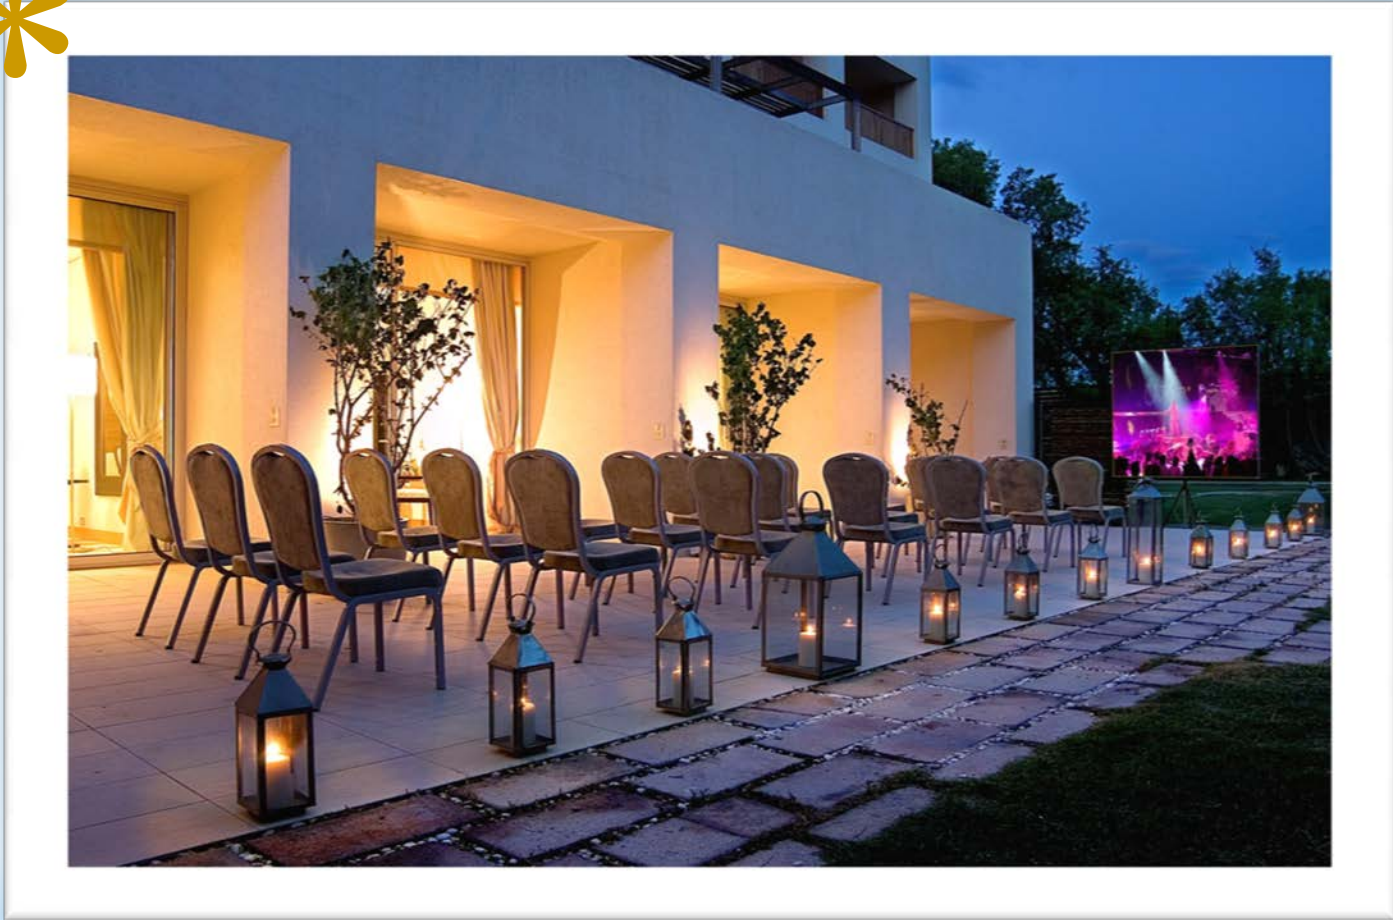

* Meetings & Events

GREAT HOTELS
OF THE WORLD

PLAZA RESORT
HOTEL
★★★★★