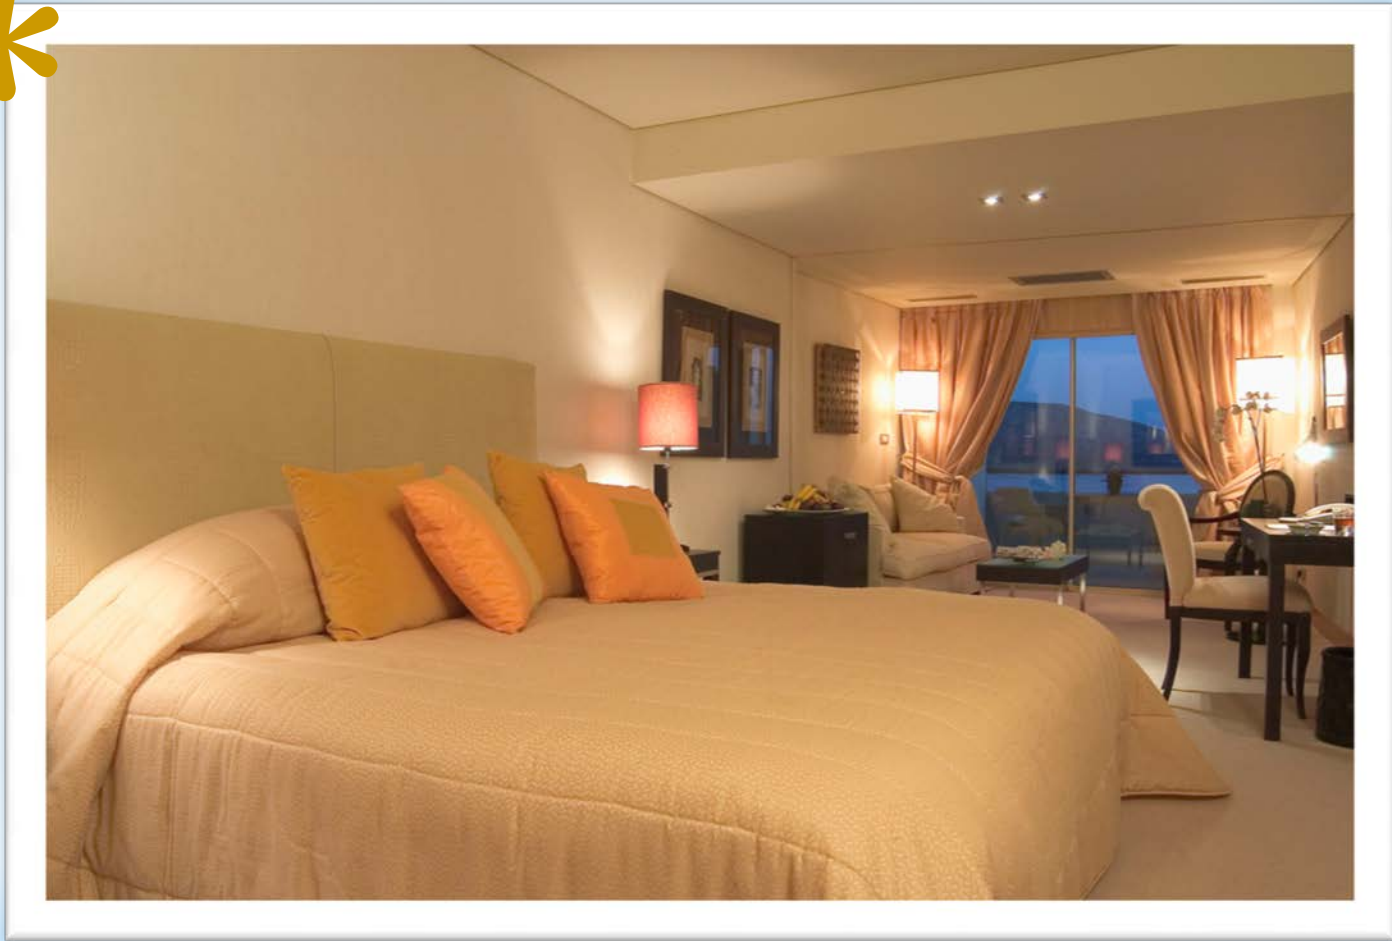

* Amenities

- * One King Or Queen bed. Corner living area with sofa bed, chairs and a table, decor in earthy tones with wooden and leather furniture. This room has a furnished big balcony with great sea view. Bathroom with bathtub and hair dryer, bath amenities, slippers and bathrobes. Our guestroom is also equipped with mini bar, satellite television, complimentary high-speed wireless internet connection, electronic safe deposit box as well as direct dial telephone with speakerphone and voice mail. Size 40m2

* Exclusive Sea View Room

* Exclusive Sea View Room

GREAT HOTELS
OF THE WORLD

PLAZA RESORT
HOTEL
★★★★★

- * One queen bed or twin bedded. Corner area with chairs and a table. Décor in earthy tones with wooden and leather furniture. Balcony with mountain view. Bathroom with bathtub and hair dryer, bath amenities, slippers and bathrobes. Our guestroom is also equipped with mini bar, satellite television, complimentary high-speed wireless internet connection, electronic safe deposit box as well as direct dial telephone with speakerphone and voice mail. Size 30m2.