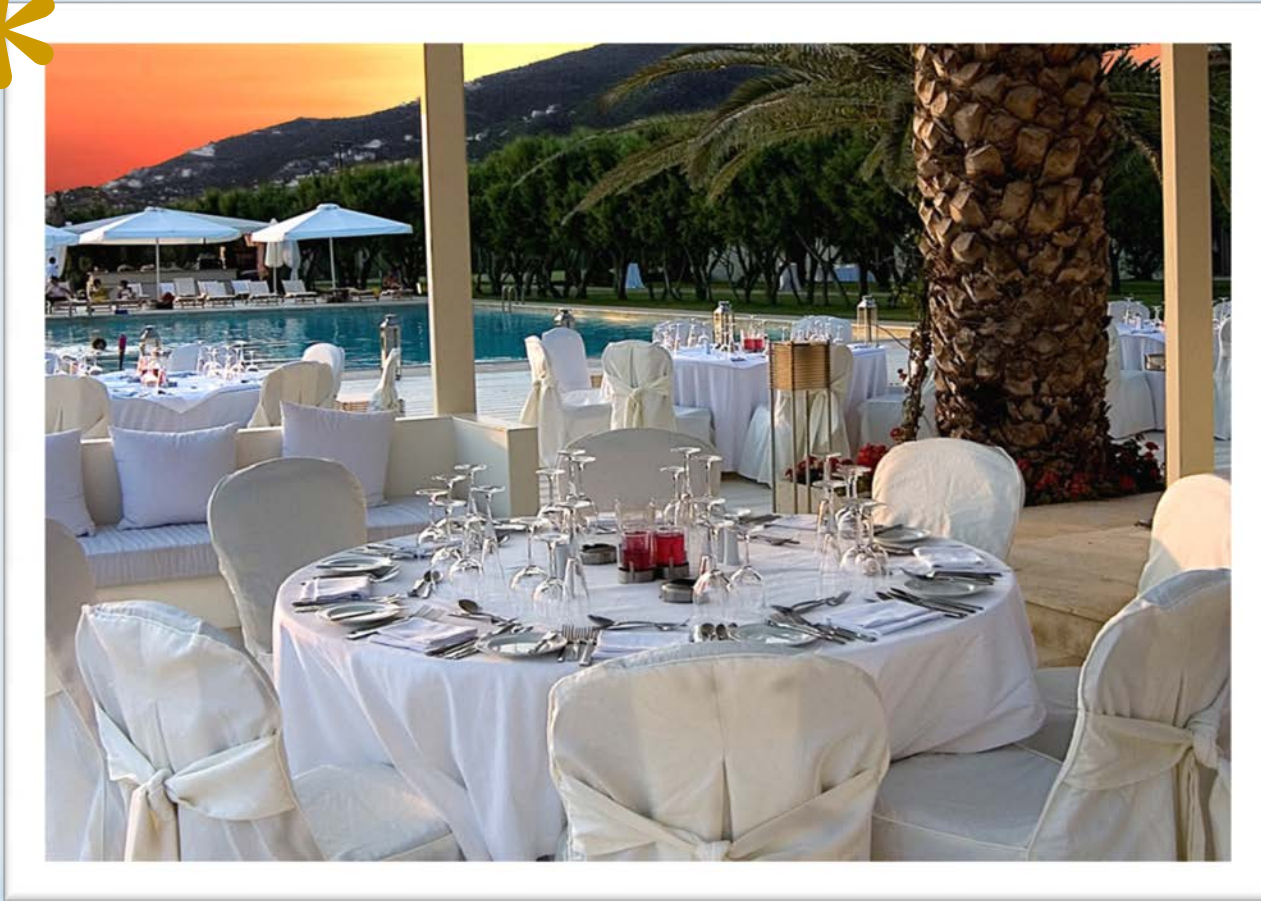

* “The Blue” Restaurant

GREAT HOTELS
OF THE WORLD

PLAZA RESORT
HOTEL
★★★★★