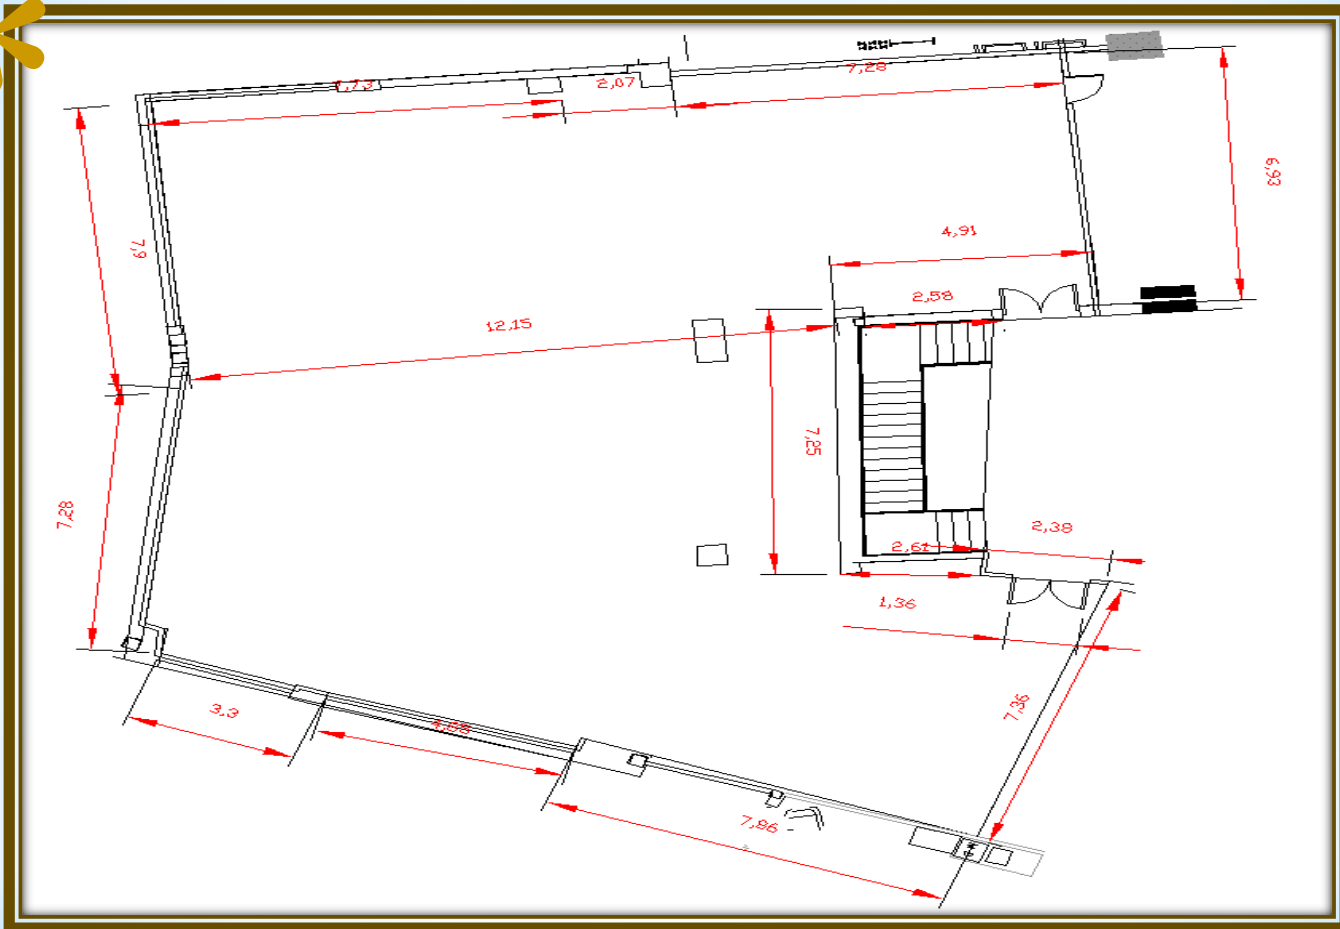

* Meetings & Events

Conference Rooms Dimensions

ROOMS	Area in sq.m.	Width -	Height	Theater	Classroom	Dinner -	Coctail	U-Shape
		Length				Reception		
GAIA BALLROOM	433	22,2 x 18,8	4,7m	400	300	300	700	120
GAIA 1	167,9	10,9 x 15,5	4,7m	180	150	120	200	80
GAIA 2	167,9	10,9 x 15,5	4,7m	180	150	120	200	80
URANUS BALLROOM	300	18 x 16,70	3m	200	140	140	300	60
URANUS 1	160	18 x 8,90	3m	100	50	80	130	15
URANUS 2 &3	140	18 x 7,90	3m	100	50	60	110	25
THALASSA 1	27	7,50 x 3,50	2,8	10	6	10	N/A	10
THALASSA 2	27	7,50 x 3,50	2,8	10	6	10	N/A	10
THALASSA 3	27	7,50 x 3,50	2,8	10	6	10	N/A	10
THALASSA 4	27	7,50 x 3,50	2,8	10	6	10	N/A	10
HELIOS 1	20	5,50 x 3,50	2,8	10	6	10	N/A	10
HELIOS 2	20	5,50 x 3,50	2,8	10	6	10	N/A	10
HELIOS 3	20	5,50 x 3,50	2,8	10	6	10	N/A	10

* Meetings Spaces

- * Located on the first floor and overlooking the sea, is ideal for smaller conferences and meetings. The total surface of Uranus Conference Room is 300 square meters and accommodates up to 200 persons.

* Uranus Conference Hall

* Uranus Foyer

GREAT HOTELS
OF THE WORLD

PLAZA RESORT
HOTEL
★★★★★

* Uranus Floor Plan

GREAT HOTELS
OF THE WORLD

PLAZA RESORT
HOTEL
★★★★★

- * Located within the hotel's **private gardens** with a total surface of 433 square meters. Gaia is the largest conference room of the hotel and can accommodate up to 700 persons for a cocktail. It has easy access from the garden for the set up of big stages or even for cars to be exhibited inside. The Foyer right outside the Hall can be used as coffee break, cocktail or exhibition area. During the summer period, coffee breaks and cocktails can also be offered in our garden

* Gaia Ball Room

* Gaia Ballroom

GREAT HOTELS
OF THE WORLD

PLAZA RESORT
HOTEL
★★★★★

* Gaia Floor Plan

GREAT HOTELS
OF THE WORLD

PLAZA RESORT
HOTEL
★★★★★

- * Wireless Internet Connection Free
- * 24-Hour business services (fax, photocopying etc.)
- * Private Business Room
- * Audio-visual equipment – upon request
- * DMC, Travel Agency or Car Rental – upon request